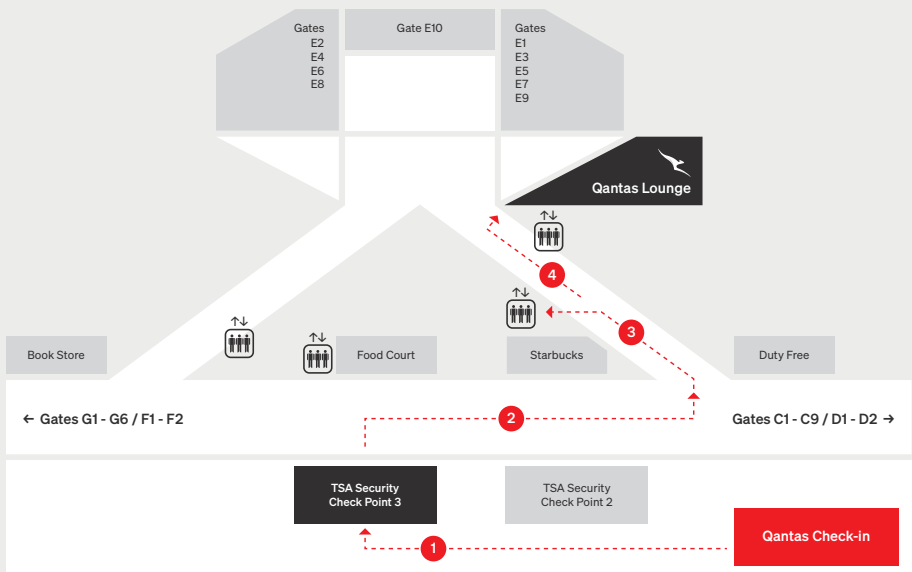

Directions to Qantas International Business Lounge

For eligible customers with access to Qantas International Business Lounge in Honolulu, follow the directions below to locate our Lounge.

1

Use TSA Check Point #3 to clear security checks

2

Follow the signs to 'Cultural Garden'

3

Take the stairs or elevator down to the first floor (Cultural Garden level)

4

Follow the walk way around the Cultural Garden until you reach the Qantas International Business Lounge