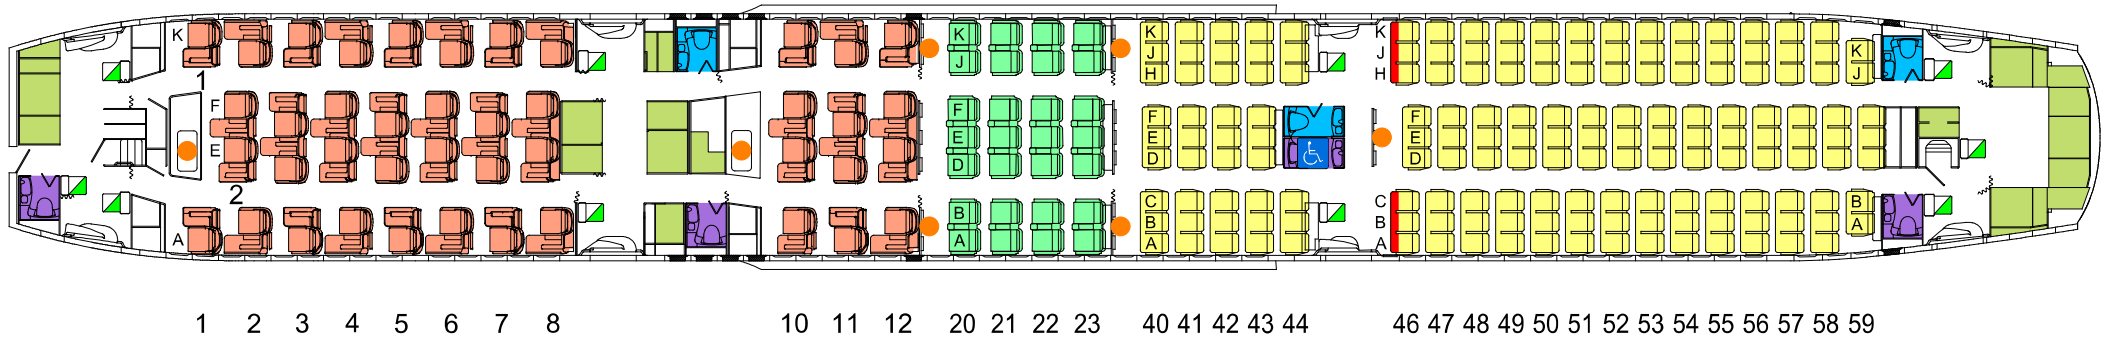

# 787-9 INTERNATIONAL

- 42 BUSINESS
- 28 PREMIUM ECONOMY
- 166 ECONOMY

- FOR INFORMATION ON ACCESSIBILITY IN BUSINESS CLASS PLEASE REFER TO QANTAS SPECIAL HANDLING.
- IN-SEAT IN FLIGHT ENTERTAINMENT VIDEO SCREENS THROUGHOUT.
- LAPTOP POWER THROUGHOUT.

- BASSINET POSITIONS
- TOILET
- TOILET WITH BABY CHANGE FACILITIES
- ♿ ACCESSIBLE TOILET FACILITIES
- GALLEY
- ▽ CREW SEATS
- EXIT ROW SEATING (NOT AVAILABLE TO CUSTOMERS WITH A DISABILITY)

VH-ZNA  
 VH-ZNB  
 VH-ZNC  
 VH-ZND  
 VH-ZNE  
 VH-ZNF  
 VH-ZNG  
 VH-ZNH  
 VH-ZNI  
 VH-ZNJ   
 VH-ZNK  
 VH-ZNL  
 VH-ZNM  
 VH-ZNN

AIRCRAFT SEAT MAP 787-9